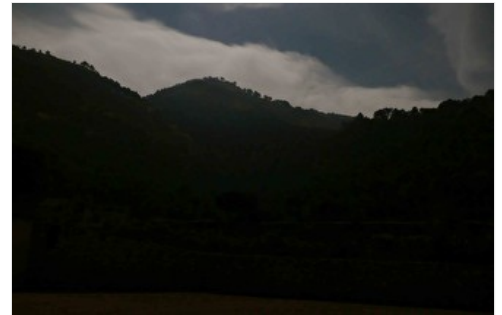

The exhibition features a selection of works made during September by the participating artists in the CCA Artist-in-Residence Program.

The bond created during their late night conversations under the stars and the common feeling of a just passed climax, brief, fleeting and intense, give rise to the title of the exhibition.