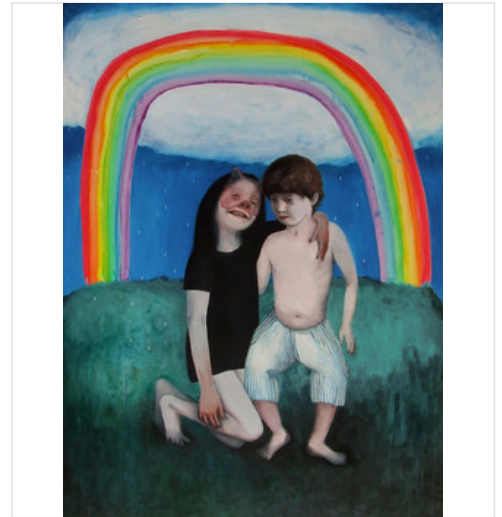

25.05.19 - 01.09.19

CCA Andratx is excited to present a group show featuring new works by Matthias Bitzer, Sebastian ...

You are here: » [Inicio](#) » [Agenda](#) » **BEL FULLANA "Children"**

BEL FULLANA "Children"

17.05.12 - 15.07.12

The CCA Andratx is pleased to present the latest exhibition of young Majorcan artist Bel Fullana (Manacor, 1985). Bachelor in Fine Arts by the University of Barcelona, the art project developed by this artist is one of the most interesting and original in the local art scene.

Her drawings and paintings show a series of children portraits which far of representing them in a sweetened way, actually show the wide range of children behaviors, innocent and pure as cruel and abusive. This incoherence of behavior is inherent in man, both in childhood and in adult life and make these portraits a reflection of human behavior (emotions, desires, fears ...)

From photographs, Bel Fullana creates her drawings and paintings with a very actual personal language. These are quick paintings without boundaries or limits, which lead us into scenes, seemingly daily, but which hide an unknown world, dreamlike, almost surreal.

Her work has been shown in several local and national exhibitions causing great interest among the public. Now, in this shocking and stimulating exhibition, Bel Fullana presents a selection of works made between 2010 and 2011, as well as two large paintings made specifically for CCA ESPAI.

BEL FULLANA - Love Rainbow

Follow @CCANDRATX

CCA Andratx. C/ Estanyera 2, 07150 Andratx Mallorca, Spain. Tel. +34 971 137 770 Fax. +34 971 137 691 E-mail: info@ccandratx.com

Web design - MONOK

[Legal Notice](#)

[XHTML 1.0](#)

[CSS](#)