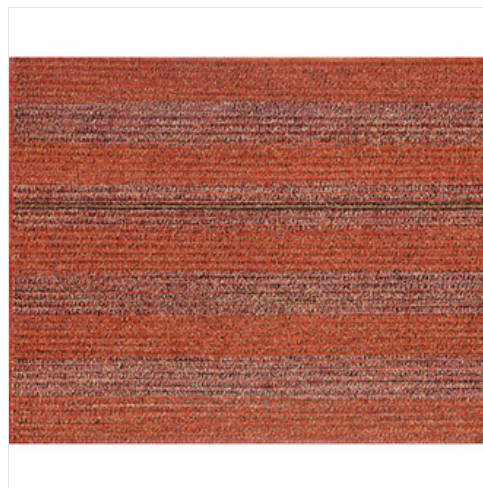

"STITCH IN THE AETHER", Matthias Bitzer, Sebastian Hammwöhner, Michael Sailstorfer, Gabriel Vormstein

INFO

KUNSTHALLE

GALLERY

ESPAI

STUDIOS

SHOP

EVENTS

CAFÉ

[Archive](#) [Current Exhibition](#) [Coming Soon](#)

AGENDA

Search CCAAndratx.com

NEWS

**CONSTANZE WAEGER,
"Ontology. A study of
becoming"**

29.06.19 - 15.09.19

We cordially invite you to the opening on Saturday, June, 29th between 7 and 9pm at the CCA Espai "Ontology" ...

**"STITCH IN THE AETHER",
Matthias Bitzer, Sebastian
Hammwöhner, Michael
Sailstorfer, Gabriel
Vormstein**

25.05.19 - 01.09.19

CCA Andratx is excited to present a group show featuring new works by Matthias Bitzer, Sebastian ...

You are here: » [Espai](#) » [Archive](#) » [PINTAGRAMA · MARIA LLUÏSA AGUILÓ](#)

PINTAGRAMA · MARIA LLUÏSA AGUILÓ

04.03.10 - 30.05.10

The CCA is pleased to present Mallorquin artist Maria Lluïsa Aguiló as the first artists at the CCA ESPAI. Her work has over the past years undergone a rigorous formal process. With her mix of figurative elements and abstraction, her painting is characterised by a significant personal symbolism with reminiscences to Oriental calligraphy.

Follow @CCANDRATX

CCA Andratx

72 opiniones

Ver mi perfil en

CCA Andratx. C/ Estanyera 2, 07150 Andratx Mallorca, Spain. Tel. +34 971 137 770 Fax. +34 971 137 691 E-mail: info@ccandratx.com

Web design - MONOK

[Legal Notice](#)

[XHTML 1.0](#)

[CSS](#)